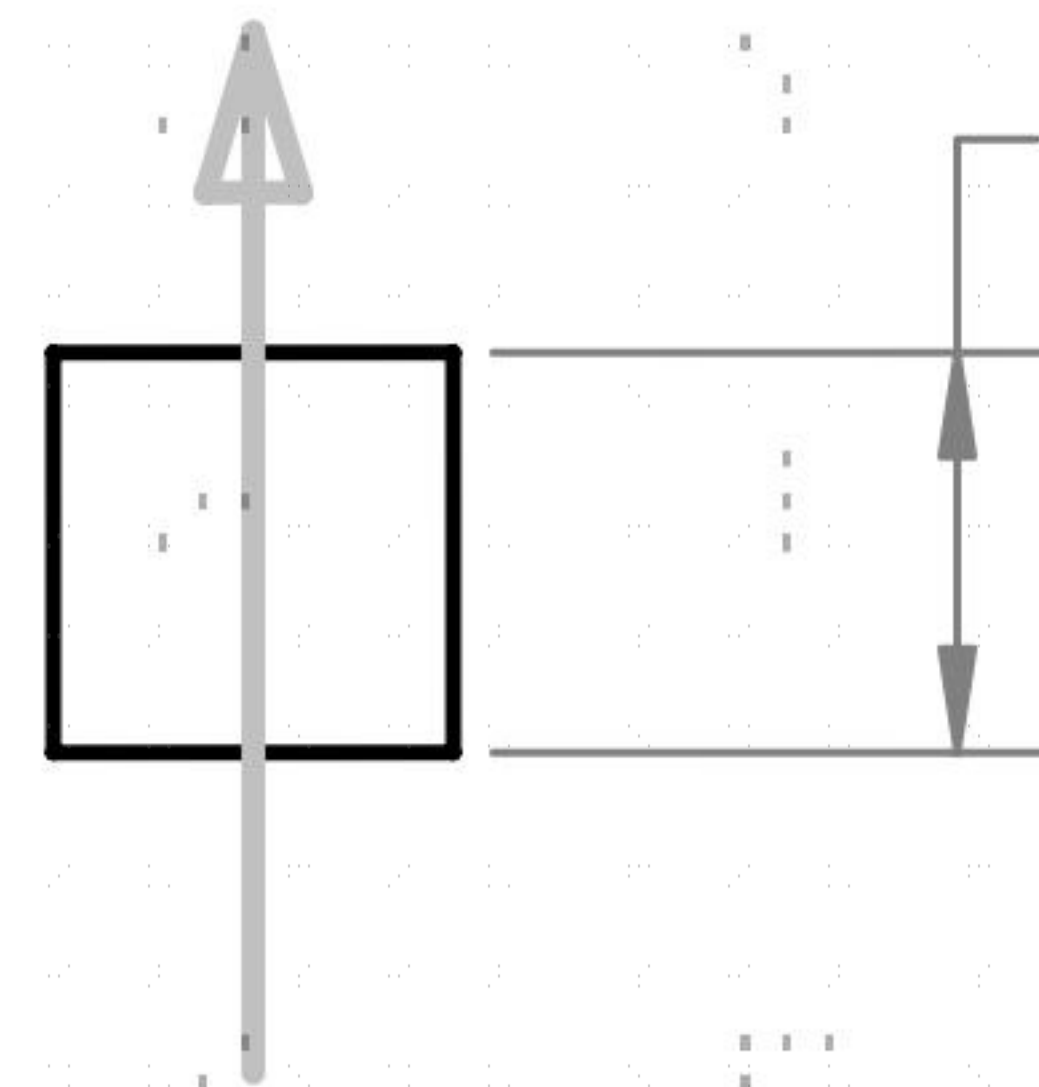

NORTH

PRODUCT ID: MCA02010

MATERIAL: ALNICO

SHAPE: CYLINDER

DIMENSION: 2" DIA. X 6" THICK

GRADE: ALNICO 2

MAGNETIZATION DIRECTION: AXIALLY MAGNETIZED

MAX OPERATING TEMP(C/F): 525/977